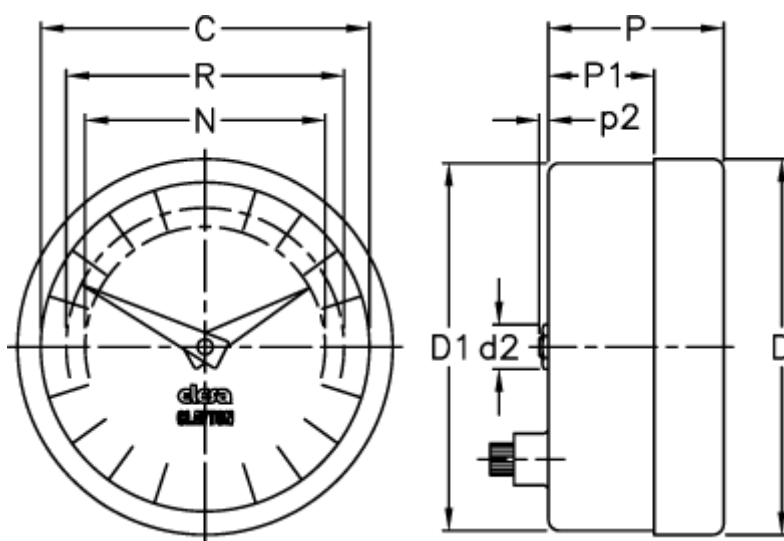

Article number: 2307025401

Description: E+G Positive drive indicator  
PA05-0020-D

## Measures

C = 102

R = 89

D = 112.7

D1 = 111.0

d2 = 8

N = 76

P = 32

P1 = 18.8

p2 = 1.0